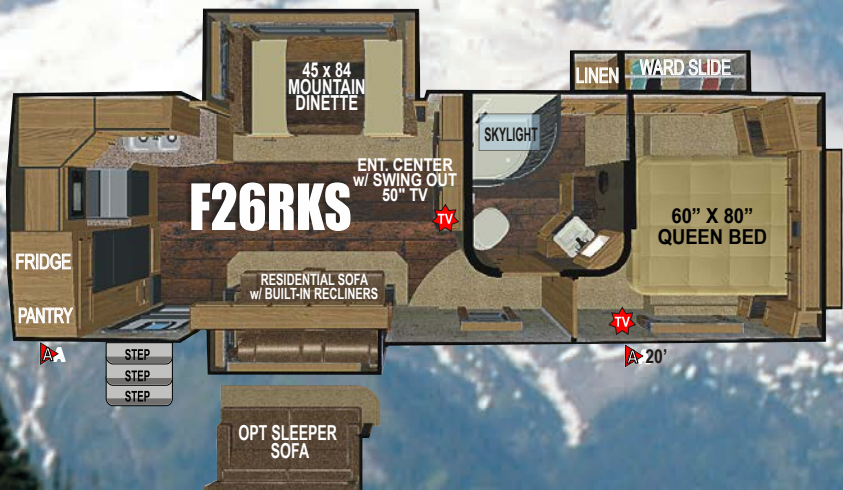

OUTDOORS RV MOUNTAIN TOUGH CAMPING

DOUBLE + TRIPLE SLIDE OUT FIFTH WHEELS

DRY WEIGHT: 9395 ~ Floor Length: 27'

DRY WEIGHT: 5540 ~ Floor Length: 29'

DRY WEIGHT: 9875 ~ Floor Length: 29'

DRY WEIGHT: TBD ~ Floor Length: 3'

	F26RKS	F27MKS	F27KVS	F28RKS
Full Featured Dry Weight (lbs)	9395	9875	TBD	TBD
Length (Hitch to Back of Ladder)	30'6"	32'0"	32'9"	32'9"
Fresh Water Capacity (gal)	80	80	80	80
Water Heater Capacity (gal)	10	10	10	10
Goodyear Tire Size (load range)	ST235	ST235	ST235	ST235
	80 16E	80 16E	80 16E	80 16E
Heavy Duty 6 Lug Axles (lbs)	6000 (2)	6000 (2)	6000 (2)	6000 (2)
Zamp Roof Solar Ready - 8 Gauge Wiring (Watt)	Up To 510	Up To 510	Up To 510	Up To 510
Zamp Exterior Portable Solar Port (Watts)	Up To 200	Up To 200	Up To 200	Up To 200
Climate Designed Furnace	35K	35K	35K	35K
Norcold Fridge Size	XL (8)	XL (8)	XL (8)	XL (8)
Height (including A/C)	12'11"	12'11"	12'11"	12'11"
Interior Height	8'3"	8'3"	8'3"	8'3"
50 Amp Service	STD.	STD.	STD.	STD.
Propane Capacity (lbs)	60	60	60	60
Grey Water Holding Tank (gal)	40/40	40/40	40/40	40/40
Black Water Holding Tank (gal)	50	50	50	50
Cargo Carrying Capacity (lbs)***	3600	3120	TBD	TBD
Hitch Dry Weight (lbs)***	1995	2135	TBD	TBD
Maximum Trailer Weight (lbs)	12995	12995	12995	12995
Titanium Series				
Full Featured Dry Weight (Approx. lbs)	9670	10150	TBD	TBD

GLACIER PEAK 5TH WHEEL CLASS

★ Indicates locations for living room 12v TV's and bedroom TV prep

AVAILABLE IN BOTH THE

ASK DEALER FOR DETAILS

Revised Feb 21

**Prices, materials, designs and specifications are subject to change without notice
**Please check with your truck manufacturer for your towing specifications.

**Floor Lengths Approximate