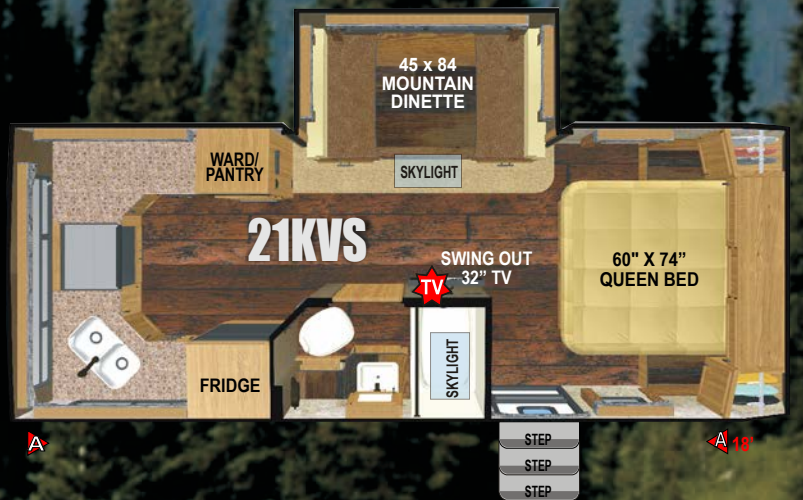

OUTDOORS RV MOUNTAIN TOUGH CAMPING

DRY WEIGHTS UNDER 6,000 LBS

COMPACT DESIGN FOR LIGHT DUTY TOW VEHICLES AND SMALLER CAMPSITES

DRY WEIGHT: 5390 ~ Floor Length: 18'

DRY WEIGHT: 5540 ~ Floor Length: 20'

DRY WEIGHT: 5810 ~ Floor Length: 21'

DRY WEIGHT: TBD ~ Floor Length: 21'

DRY WEIGHT: 5920 ~ Floor Length: 21'

DIMENSIONS + CAPACITIES

	18RBS	21RBS	21DBS	21RD	21KVS
Full Featured Dry Weight (lbs)	5390	5540	5810	TBD	5920
Length (Hitch to Back of Ladder)	23'2"	24'10"	25'7"	25'10"	25'10"
Fresh Water Capacity (gal)	78	78	78	78	78
Water Heater Capacity (gal)	6	6	6	6	6
Goodyear Tire Size (load range)	ST225	ST225	ST225	ST225	ST225
Heavy Duty 10 Ply E Range	75 15E	75 15E	75 15E	75 15E	75 15E
Heavy Duty 5 Lug Axles (lbs)	4000	4000	4000	4000	4000
Zamp Roof Solar Rdy - 8 Gauge Wiring (Watts)	Up To 510	Up To 510	Up To 510	Up To 510	Up To 510
Zamp Exterior Portable Solar Port (Watts)	Up To 200	Up To 200	Up To 200	Up To 200	Up To 200
Climate Designed Furnace	25K	25K	25K	25K	25K
Norcold Fridge Size	L (7)	L (7)	L (7)	L (7)	L (7)
Height (including A/C)	11'3"	11'3"	11'3"	11'3"	11'3"
Interior Height	6'11"	6'11"	6'11"	6'11"	6'11"
Propane Capacity (lbs)	60	60	60	60	60
Grey Water Holding Tank (gal)	40	40	40	40	40
Black Water Holding Tank (gal)	40	40	40	40	40
Cargo Carrying Capacity (lbs)	2860	2710	2440	TBD	2330
Hitch Dry Weight (lbs)	585	650	630	TBD	695
Maximum Trailer Weight (lbs)	8250	8250	8250	8250	8250
Titanium Series					
Full Featured Dry Weight (lbs)	5870	6020	6290	TBD	6400

AVAILABLE IN BOTH THE

CREEK SIDE CLASS

MOUNTAIN SERIES

TITANIUM SERIES

**Floor Lengths Approximate

ASK DEALER FOR DETAILS

Revised Feb 21