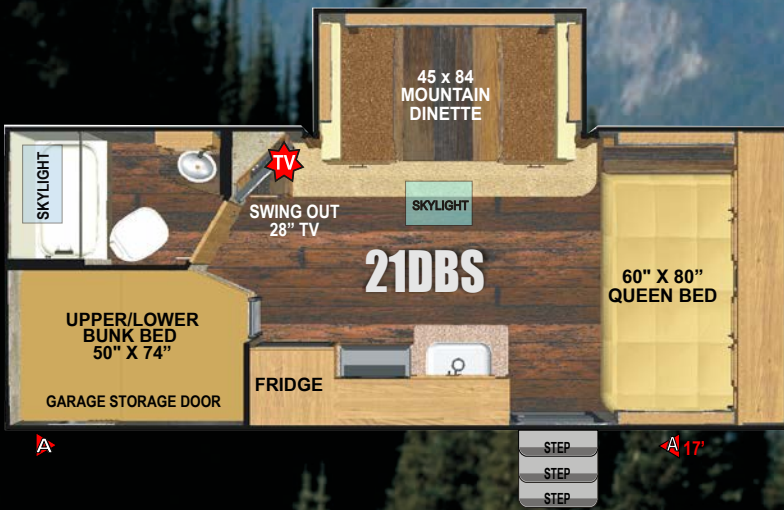

OUTDOORS RV MOUNTAIN TOUGH CAMPING

DRY WEIGHTS UNDER 6,000 LBS

COMPACT DESIGN FOR LIGHT DUTY TOW VEHICLES AND SMALLER CAMPSITES

DRY WEIGHT: 5390 ~ Floor Length: 18'

DRY WEIGHT: 5540 ~ Floor Length: 20'

DRY WEIGHT: 5810 ~ Floor Length: 21'

DRY WEIGHT: TBD ~ Floor Length: 21'

DRY WEIGHT: 5920 ~ Floor Length: 21'

DIMENSIONS + CAPACITIES

	18RBS	21RBS	21DBS	21RD	21KVS
Full Featured Dry Weight (lbs)	5390	5540	5810	TBD	5920
Length (Hitch to Back of Ladder)	23'2"	24'10"	25'7"	25'10"	25'10"
Fresh Water Capacity (gal)	78	78	78	78	78
Water Heater Capacity (gal)	6	6	6	6	6
Goodyear Tire Size (load range)	ST225	ST225	ST225	ST225	ST225
Heavy Duty 10 Ply E Range	75 15E	75 15E	75 15E	75 15E	75 15E
Heavy Duty 5 Lug Axles (lbs)	4000	4000	4000	4000	4000
Zamp Roof Solar Rdy - 8 Gauge Wiring (Watts)	Up To 510	Up To 510	Up To 510	Up To 510	Up To 510
Zamp Exterior Portable Solar Port (Watts)	Up To 200	Up To 200	Up To 200	Up To 200	Up To 200
Climate Designed Furnace	25K	25K	25K	25K	25K
Norcold Fridge Size	L (7)	L (7)	L (7)	L (7)	L (7)
Height (including A/C)	11'3"	11'3"	11'3"	11'3"	11'3"
Interior Height	6'11"	6'11"	6'11"	6'11"	6'11"
Propane Capacity (lbs)	60	60	60	60	60
Grey Water Holding Tank (gal)	40	40	40	40	40
Black Water Holding Tank (gal)	40	40	40	40	40
Cargo Carrying Capacity (lbs)	2860	2710	2440	TBD	2330
Hitch Dry Weight (lbs)	585	650	630	TBD	695
Maximum Trailer Weight (lbs)	8250	8250	8250	8250	8250
Titanium Series					
Full Featured Dry Weight (lbs)	5870	6020	6290	TBD	6400