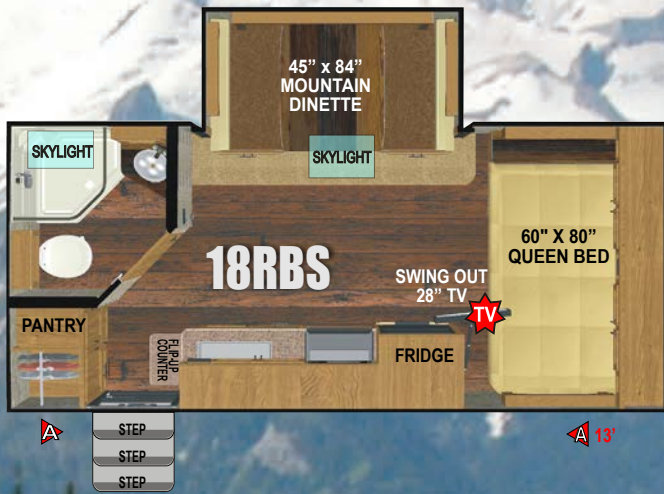

OUTDOORS RV MOUNTAIN TOUGH CAMPING

DRY WEIGHTS UNDER 6,000 LBS

COMPACT DESIGN FOR LIGHT DUTY TOW VEHICLES AND SMALLER CAMPSITES

DRY WEIGHT: 5390 ~ Floor Length: 18'

DRY WEIGHT: 5540 ~ Floor Length: 20'

DRY WEIGHT: 5810 ~ Floor Length: 21'

DRY WEIGHT: TBD ~ Floor Length: 21'

DRY WEIGHT: 5920 ~ Floor Length: 21'

DIMENSIONS + CAPACITIES

	18RBS	21RBS	21DBS	21RD	21KVS
Full Featured Dry Weight (lbs)	5390	5540	5810	TBD	5920
Length (Hitch to Back of Ladder)	23'2"	24'10"	25'7"	25'10"	25'10"
Fresh Water Capacity (gal)	78	78	78	78	78
Water Heater Capacity (gal)	6	6	6	6	6
Goodyear Tire Size (load range)	ST225	ST225	ST225	ST225	ST225
Heavy Duty 10 Ply E Range	75 15E	75 15E	75 15E	75 15E	75 15E
Heavy Duty 5 Lug Axles (lbs)	4000	4000	4000	4000	4000
Zamp Roof Solar Rdy - 8 Gauge Wiring (Watts)	Up To 510	Up To 510	Up To 510	Up To 510	Up To 510
Zamp Exterior Portable Solar Port (Watts)	Up To 200	Up To 200	Up To 200	Up To 200	Up To 200
Climate Designed Furnace	25K	25K	25K	25K	25K
Norcold Fridge Size	L (7)	L (7)	L (7)	L (7)	L (7)
Height (including A/C)	11'3"	11'3"	11'3"	11'3"	11'3"
Interior Height	6'11"	6'11"	6'11"	6'11"	6'11"
Propane Capacity (lbs)	60	60	60	60	60
Grey Water Holding Tank (gal)	40	40	40	40	40
Black Water Holding Tank (gal)	40	40	40	40	40
Cargo Carrying Capacity (lbs)	2860	2710	2440	TBD	2330
Hitch Dry Weight (lbs)	585	650	630	TBD	695
Maximum Trailer Weight (lbs)	8250	8250	8250	8250	8250
Titanium Series					
Full Featured Dry Weight (lbs)	5870	6020	6290	TBD	6400