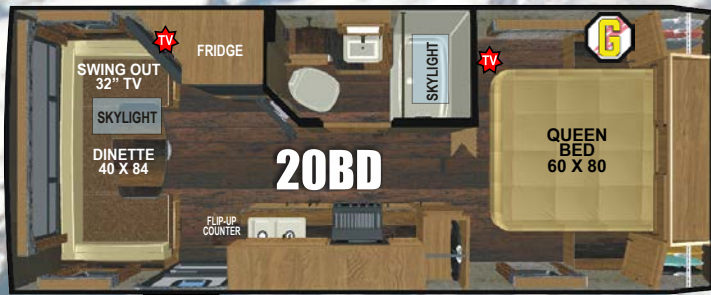

OUTDOORS RV MOUNTAIN TOUGH CAMPING

MTN TRX BACK COUNTRY SERIES

Designed For The Primitive, Off-Grid, BLM & National Forest Camper
Standard Cummins Onan 3.6k On-Board LP Generator & 170 Watt Solar Panel

Dry Weight: 6155 ~ Floor Length: 21'

Dry Weight: 6745 ~ Floor Length: 22'

Dry Weight: 7430 ~ Floor Length: 24'

Dry Weight: 8030 ~ Floor Length: 29'

Location of Generator
in exterior generator
ready compartment

DIMENSIONS + CAPACITIES

	20BD	21RWS	24KRS	28DBS
Full Featured Dry Weight (lbs)	6155	6745	7430	8030
Length (Hitch to Back of Ladder)	25'3"	26'3"	28'8"	33'2"
Zamp Roof Solar Rdy - 8 Gauge Wiring (Watts)	Up To 510	Up To 510	Up To 510	Up To 510
Zamp Exterior Portable Solar Port (Watts)	Up To 200	Up To 200	Up To 200	Up To 200
Battery Capacity (w/ Standard Off-Grid Rack)	Up To 4	Up To 4	Up To 4	Up To 4
Fresh Water Capacity (gal)	100	100	100	100
Water Heater Capacity (gal)	10	10	10	10
Goodyear Tire Size (load range)	ST235	ST235	ST235	ST235
Heavy Duty 10 Ply E Range	80 16E	80 16E	80 16E	80 16E
30 Amp Service	YES	YES	YES	YES
Heavy Duty 6 Lug Axles (lbs)	5200(2)	5200(2)	5200(2)	5200(2)
Climate Designed Furnace	35K	35K	35K	35K
Norcold Fridge Size	XL (8)	XL (8)	XL (8)	XL (8)
Height (including A/C*)	11'6"	11'6"	11'6"	11'6"
Interior Height	6'11"	6'11"	6'11"	6'11"
Propane Capacity (lbs)	80	80	80	80
Grey Water Holding Tank (gal)	40	50	40/40	40/40
Black Water Holding Tank (gal)	40	40	40	40
Cargo Carrying Capacity (lbs)	3840	3250	2565	2970
Hitch Dry Weight (lbs)	755	899	965	995
Maximum Trailer Weight (lbs)	9995	9995	9995	11000