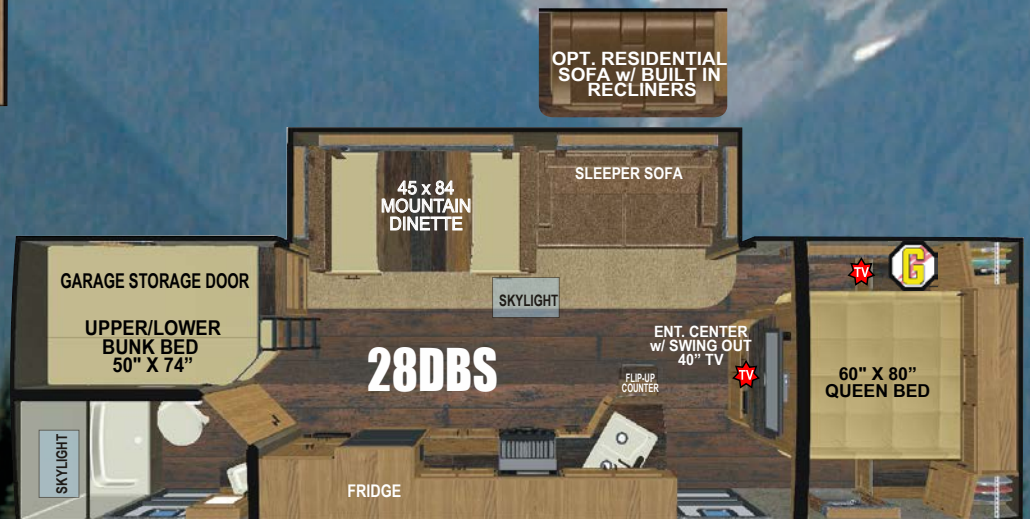

OUTDOORS RV MOUNTAIN TOUGH CAMPING

MTN TRX BACK COUNTRY SERIES

Designed For The Primitive, Off-Grid, BLM & National Forest Camper
Standard Cummins Onan 3.6k On-Board LP Generator & 170 Watt Solar Panel

Dry Weight: 6155 ~ Floor Length: 21'

Dry Weight: 6745 ~ Floor Length: 22'

Dry Weight: 7430 ~ Floor Length: 24'

Dry Weight: 8030 ~ Floor Length: 29'

Location of Generator
in exterior generator
ready compartment

DIMENSIONS + CAPACITIES

	20BD	21RWS	24KRS	28DBS
Full Featured Dry Weight (lbs)	6155	6745	7430	8030
Length (Hitch to Back of Ladder)	25'3"	26'3"	28'8"	33'2"
Zamp Roof Solar Rdy - 8 Gauge Wiring (Watts)	Up To 510	Up To 510	Up To 510	Up To 510
Zamp Exterior Portable Solar Port (Watts)	Up To 200	Up To 200	Up To 200	Up To 200
Battery Capacity (w/ Standard Off-Grid Rack)	Up To 4	Up To 4	Up To 4	Up To 4
Fresh Water Capacity (gal)	100	100	100	100
Water Heater Capacity (gal)	10	10	10	10
Goodyear Tire Size (load range)	ST235	ST235	ST235	ST235
Heavy Duty 10 Ply E Range	80 16E	80 16E	80 16E	80 16E
30 Amp Service	YES	YES	YES	YES
Heavy Duty 6 Lug Axles (lbs)	5200(2)	5200(2)	5200(2)	5200(2)
Climate Designed Furnace	35K	35K	35K	35K
Norcold Fridge Size	XL (8)	XL (8)	XL (8)	XL (8)
Height (including A/C*)	11'6"	11'6"	11'6"	11'6"
Interior Height	6'11"	6'11"	6'11"	6'11"
Propane Capacity (lbs)	80	80	80	80
Grey Water Holding Tank (gal)	40	50	40/40	40/40
Black Water Holding Tank (gal)	40	40	40	40
Cargo Carrying Capacity (lbs)	3840	3250	2565	2970
Hitch Dry Weight (lbs)	755	899	965	995
Maximum Trailer Weight (lbs)	9995	9995	9995	11000