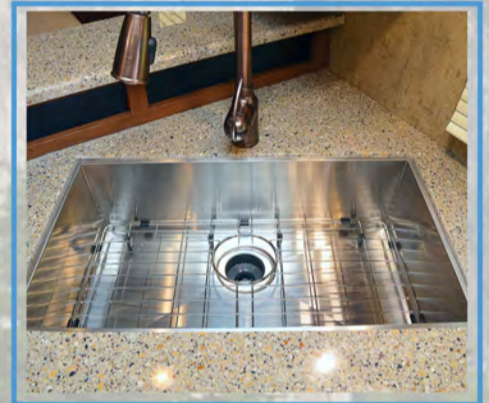

Hardwood Slide-Out Flange

10th Anniversary Hardwood Slide-Out Plinth

10th Anniversary Range Backsplash

High Rise Kitchen Faucet

Farm Sink w/ Protective Basin Metal Grid

Toasted Almond Interior

Brookwood Cafe Interior