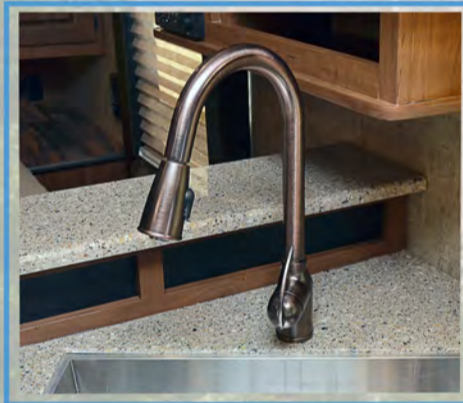

Hardwood Slide-Out Flange

10th Anniversary Hardwood Slide-Out Plinth

10th Anniversary Range Backsplash

High Rise Kitchen Faucet

Farm Sink w/ Protective Basin Metal Grid

Toasted Almond Interior

Brookwood Cafe Interior