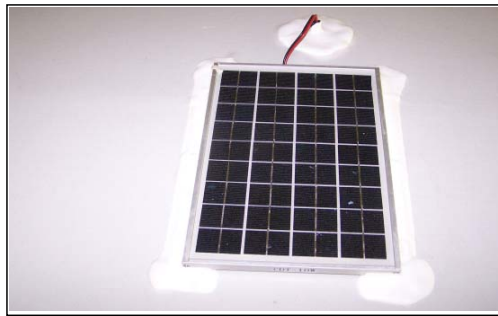

# "Welcome to the Outdoors" Camping Package

CreekSide, TimberRidge, WindRiver

**One Step Electric Awning  
with Rain Dump Arm**

**Eco Friendly Roof  
Mounted Solar Panel**

**Eco Friendly Battery  
Disconnect**